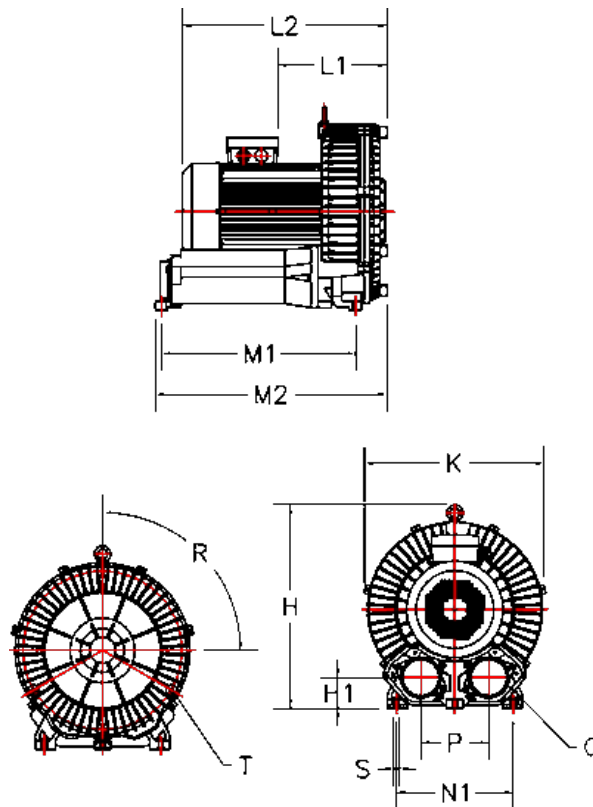

Data Sheet

Article number: 2761093992021

Description: KLEEblower KB939 20/22 kW
3x400/690V 50/60Hz Single stage with Klixon/built in bimetal switch

Measures

H = 629	N1 = 360
H1 = 95	Noise level dB 50/60Hz = 76/81
K = 560	P = 210
L1 = 337	Q = 2-PF 4"
L2 = 631.5	R (degrees) = 3x120
M1 = 600	S = 6 x Ø16
M2 = 715	T = 3 - M12X1,75 - 15 dyb
N = 415	